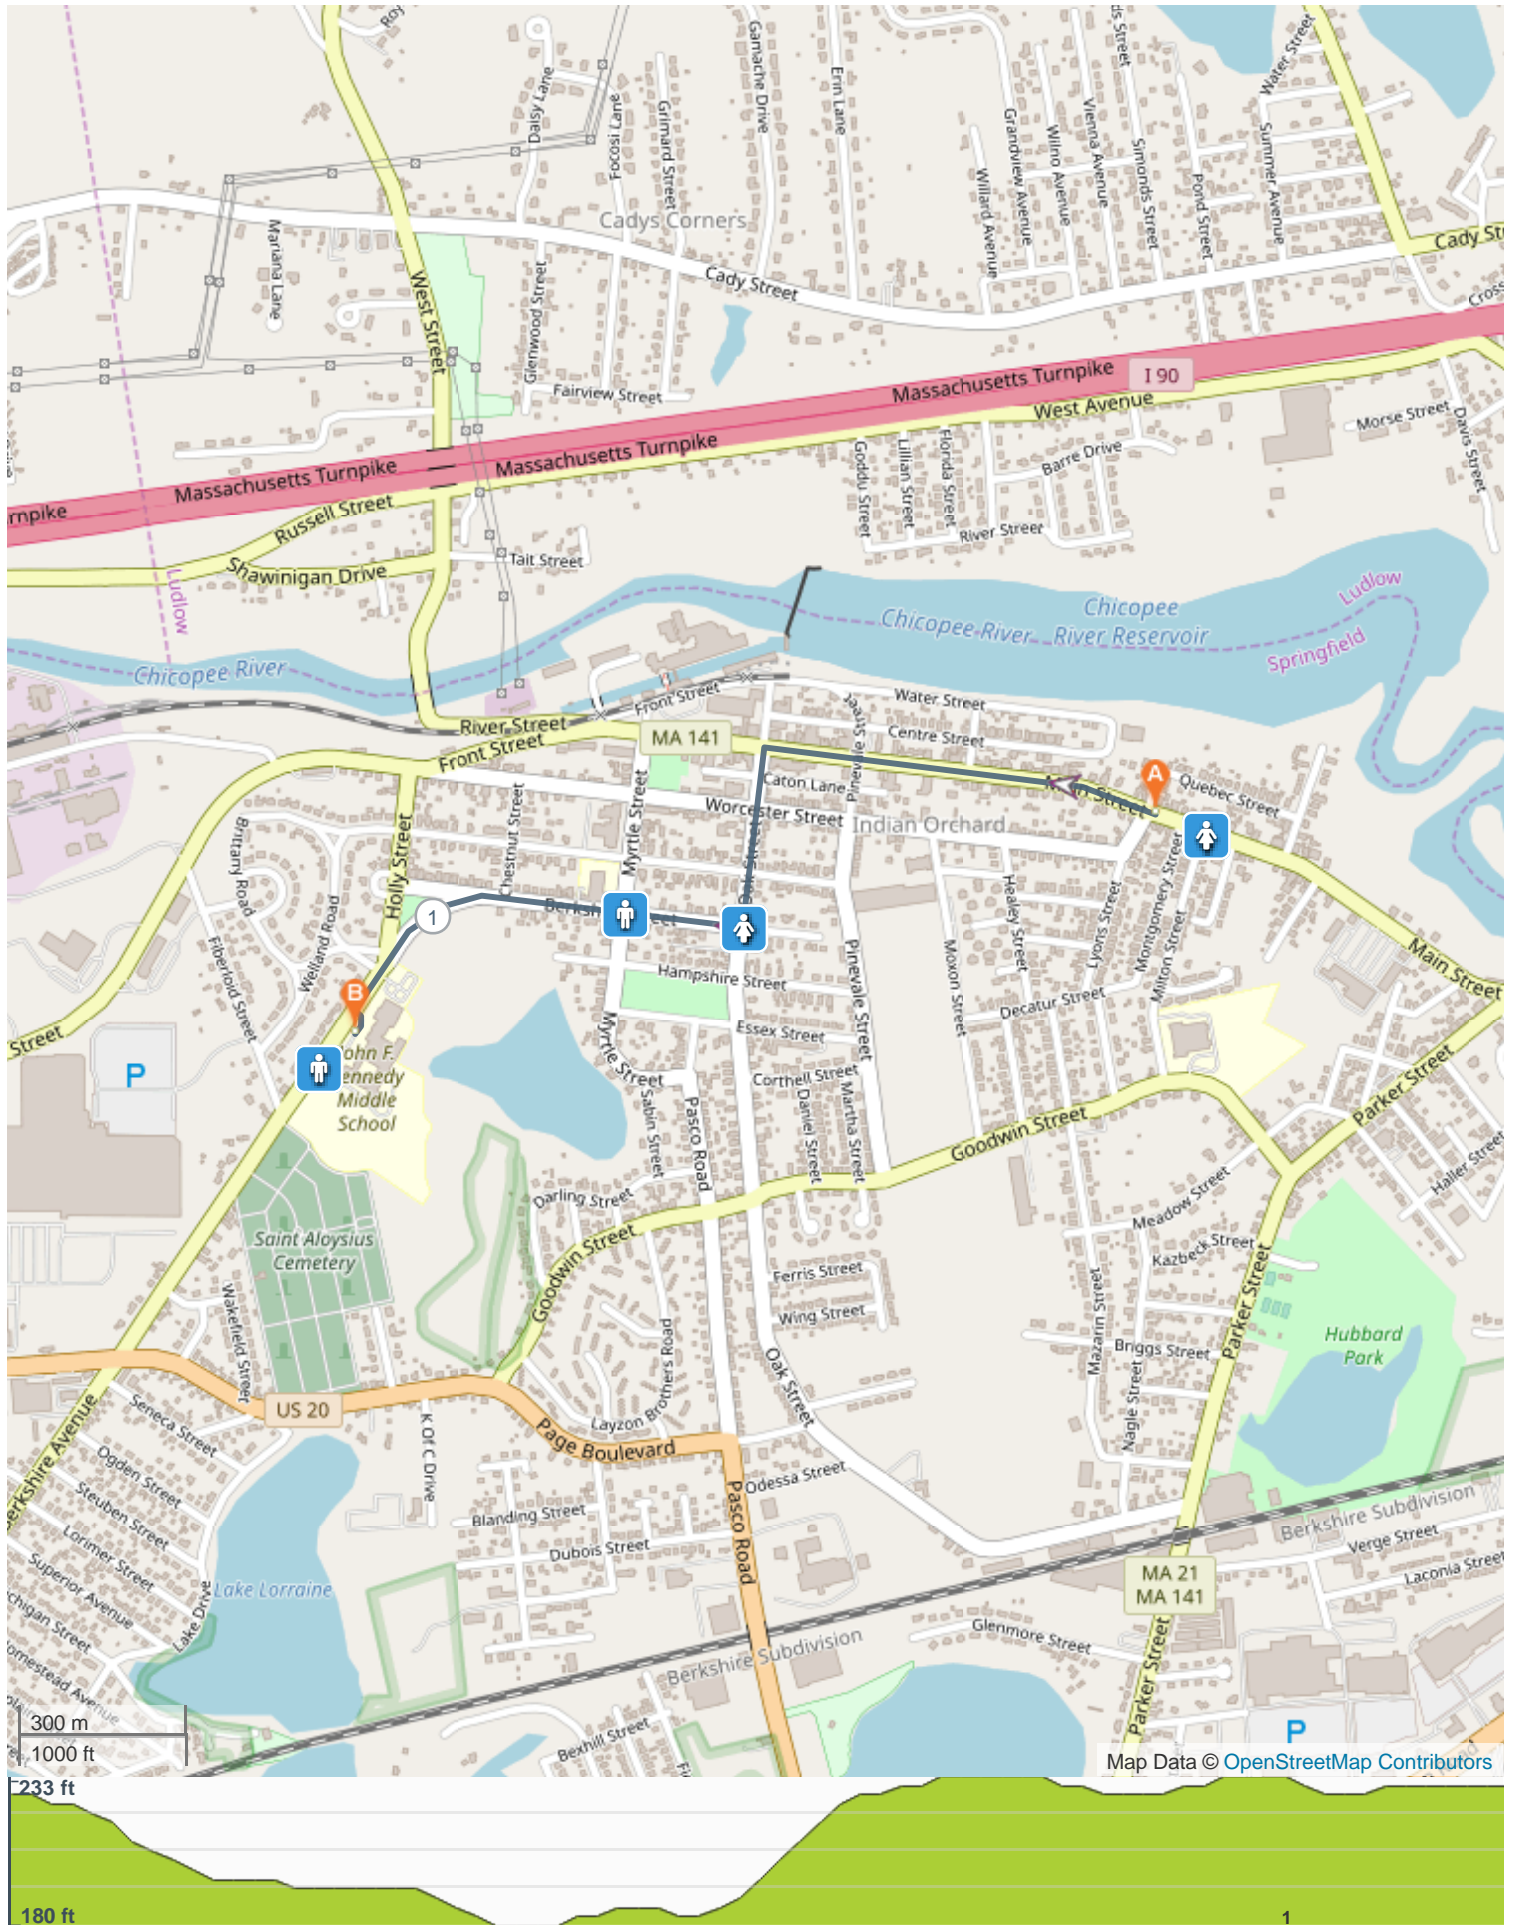

Kennedy - Main Street & Connecting Streets

ROUTE INFORMATION

ROUTE LENGTH	1.169 miles
ASCENT	59 ft
DESCENT	55 ft
HILLS	↑ 35.0% ↓ 40.0% → 25.0%
TERRAIN	Road A
START	LAT: 42.158581, LNG: -72.494602

NOTES

Several streets are associated with this walk route. Walk west on Main Street to Main & Oak Street. Cross Main Street and proceed to crossing guard at Oak & Berkshire Street to crossing guard at Berkshire & Myrtle Street. Cross to the south side of Berkshire Avenue (same side as Kennedy Middle School) and follow route to school. Streets included with this walk route are but not limited to; Beaudry, Centre, Indian Leap, Quebec & Water Street.

Kennedy - Main Street & Connecting Streets

ROUTE DIRECTIONS

No	Miles	Turn	Directions
1	0.000		Start on Main Street, MA 141
2	0.445	←	Turn left onto Oak Street
3	0.647	→	Turn right onto Berkshire Street
4	0.939		Keep left onto Berkshire Avenue
5	1.136	←	Turn left
6	1.169		