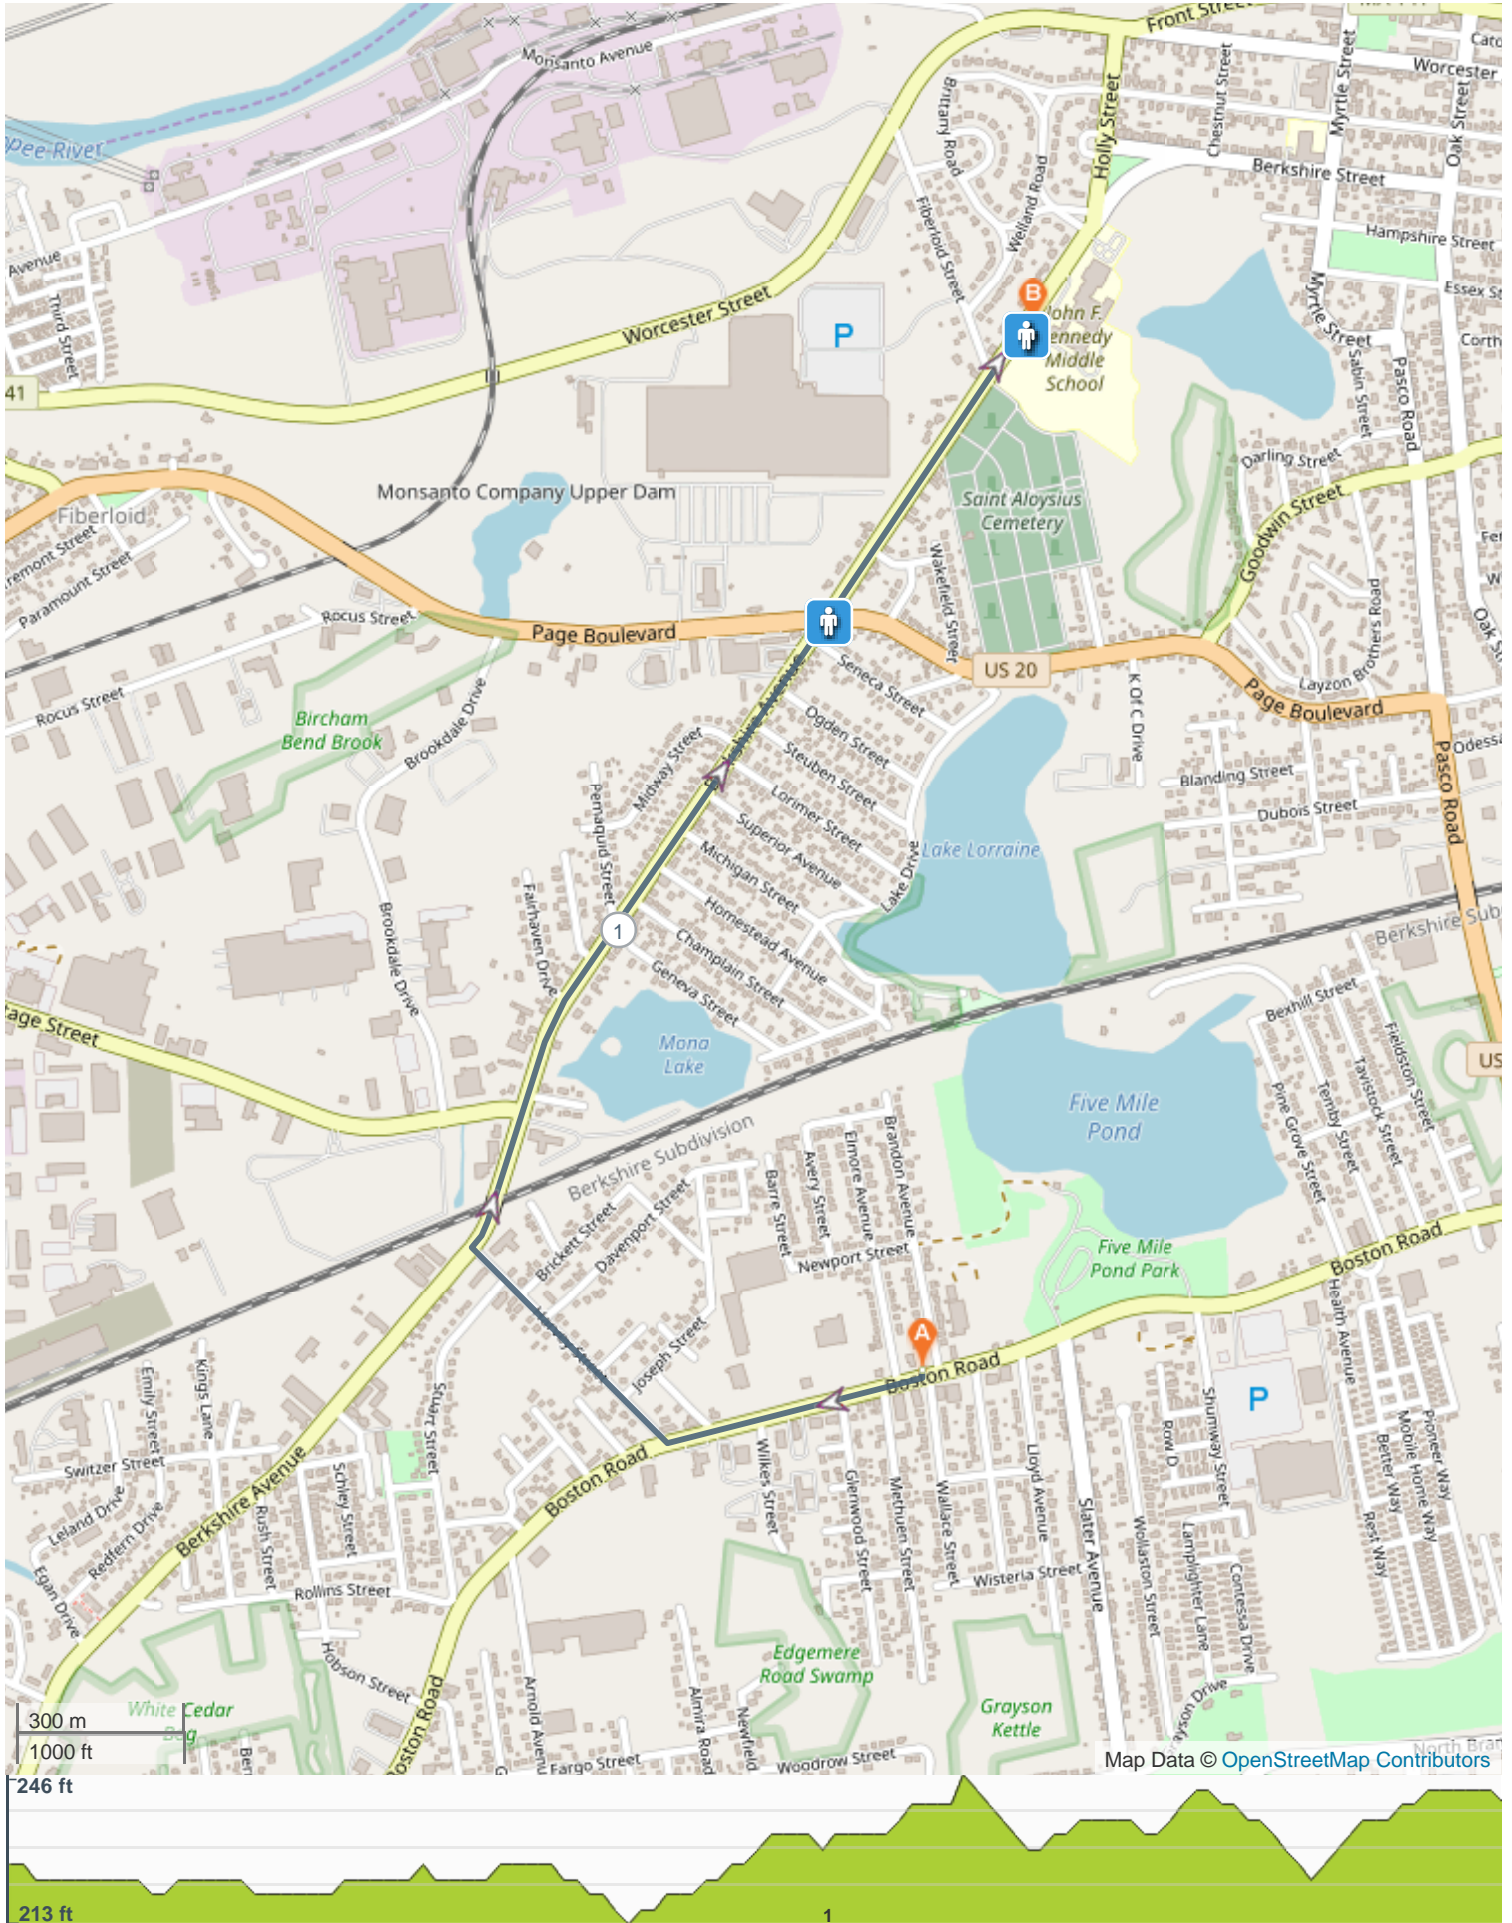

Kennedy - Boston Road & Harvey Street

ROUTE INFORMATION

ROUTE LENGTH	1.817 miles
ASCENT	65 ft
DESCENT	49 ft
HILLS	↑ 43.8% ↓ 28.1% → 28.1%
TERRAIN	Road A
START	LAT: 42.137652, LNG: -72.515057

NOTES

Several streets are included in this walk route. Route begins on Boston Road. Proceed to crossing guard at Boston Road & Harvey Street to Berkshire Avenue. Some streets associated with this route will begin on Harvey Street. Proceed to Berkshire Avenue and walk to crossing guard at Berkshire & Page Blvd. Follow route to Kennedy Middle School. Streets included in this walk route include but are not limited to; Brandon Avenue, Brickett, Davenport, Elmore Avenue, Garibald, Hutchinson & Joseph Street.

Kennedy - Boston Road & Harvey Street

ROUTE DIRECTIONS

No	Miles	Turn	Directions
1	0.000		Start on
2	0.004	→	Turn right onto Boston Road
3	0.297	→	Turn right onto Harvey Street
4	0.605	→	Turn right onto Berkshire Avenue
5	1.803	→	Turn right
6	1.817		