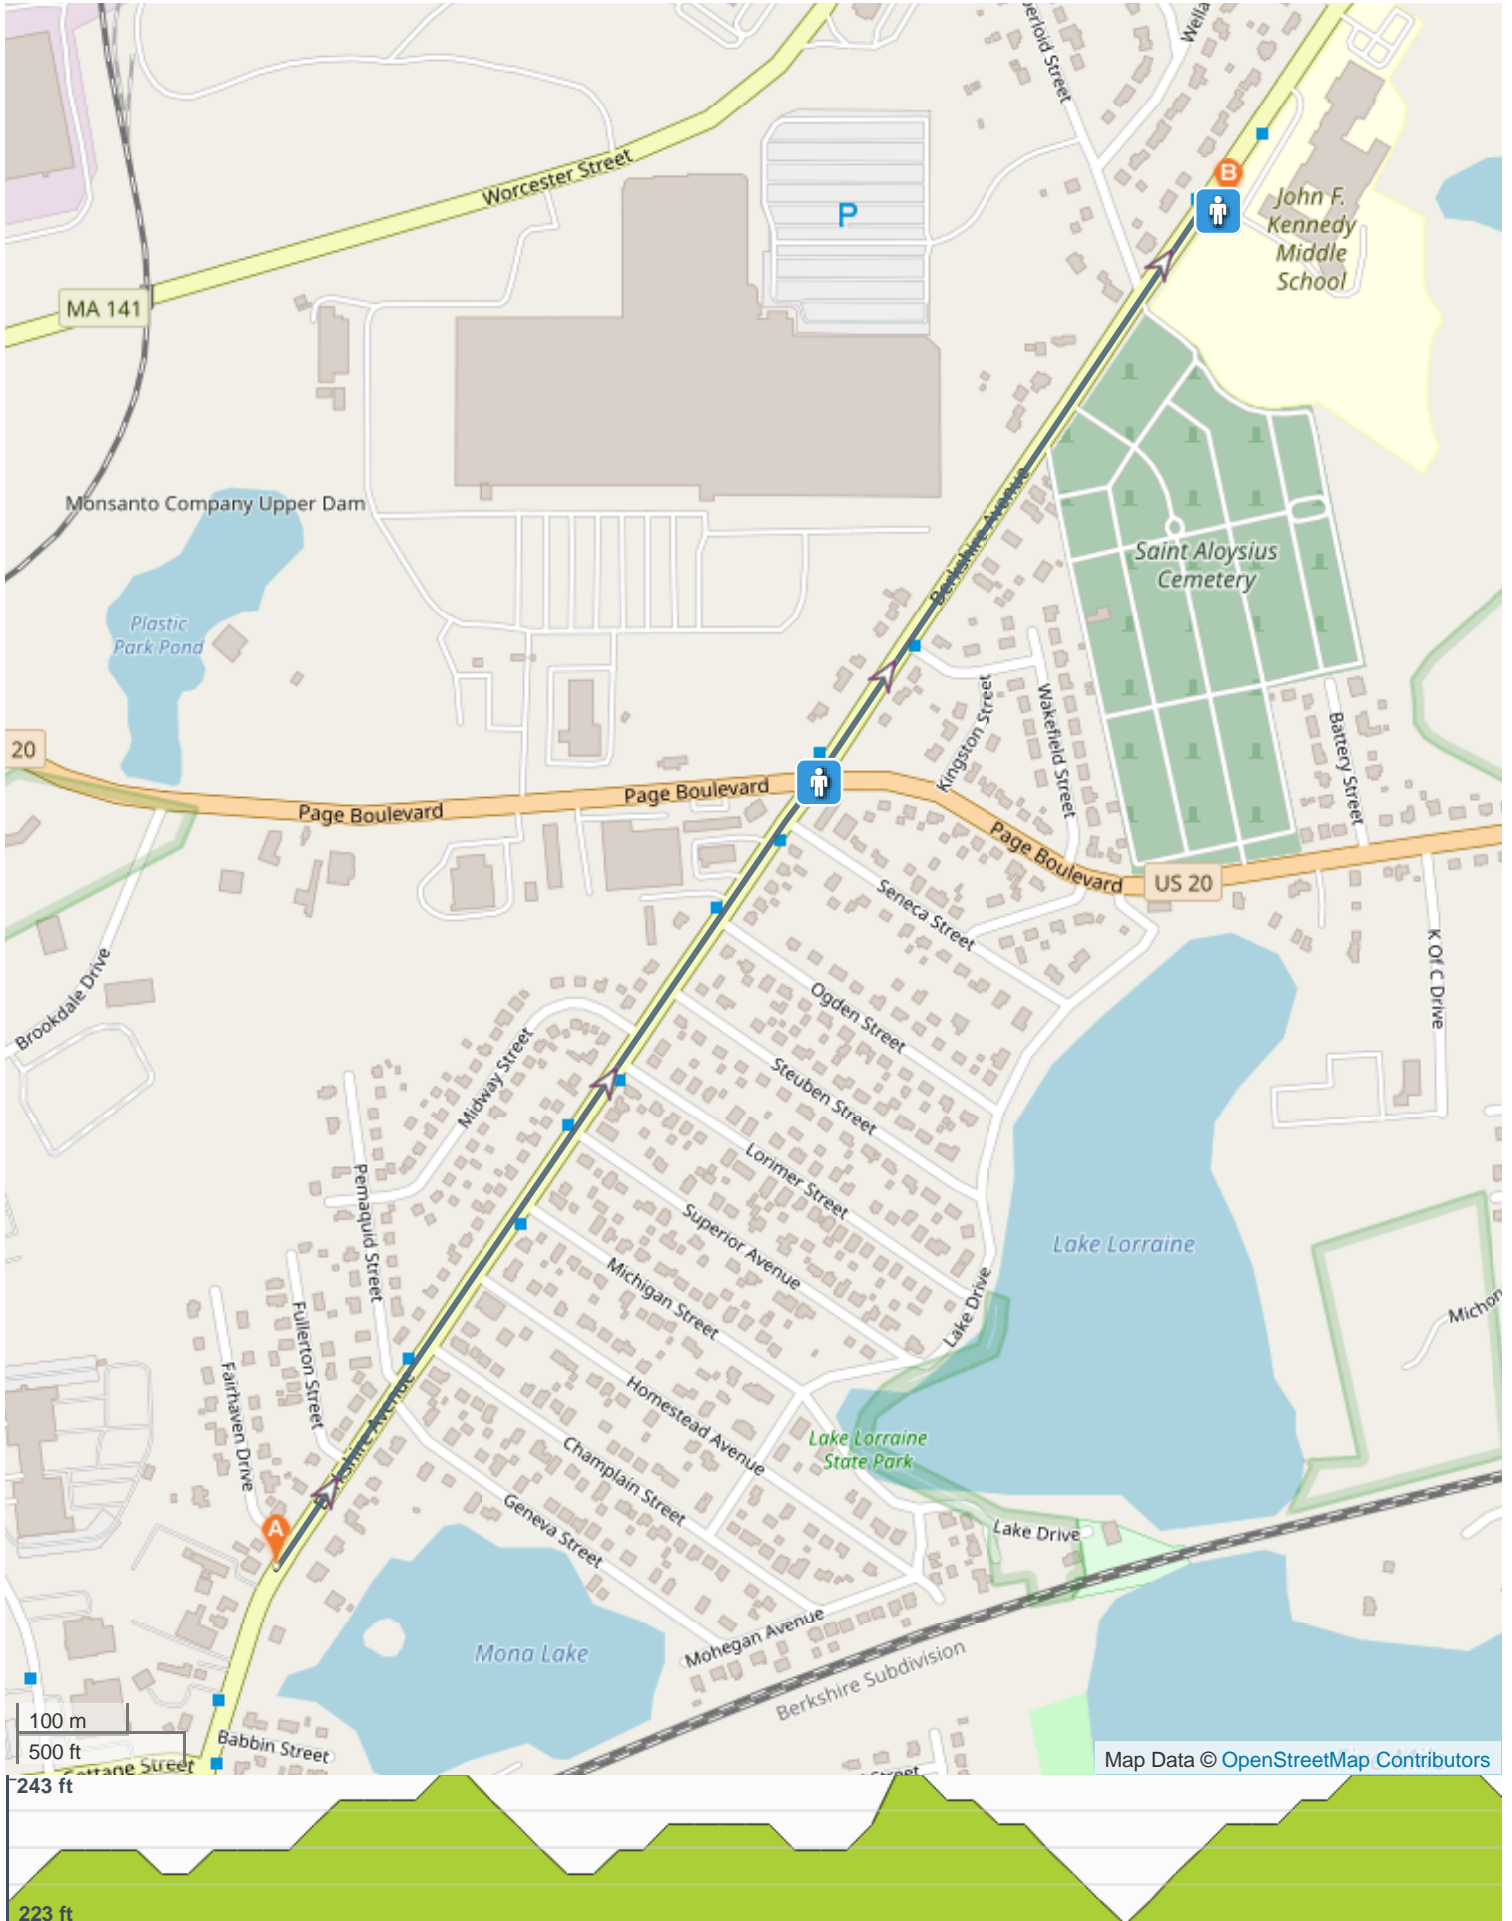

Kennedy - Berkshire Avenue (North & South Side)

ROUTE INFORMATION

| | |
|--------------|---|
| ROUTE LENGTH | 0.933 miles |
| ASCENT | 45 ft |
| DESCENT | 29 ft |
| HILLS | ↑ 56.3% ↓ 25.0% → 18.8% |
| TERRAIN | Road A |
| START | LAT: 42.143467, LNG: -72.522973 |

NOTES

Walk along Berkshire Avenue to crossing guard located at Berkshire Avenue & Page Blvd. If on the North side of Berkshire Avenue, cross with crossing guard to South side. Proceed to Kennedy Middle School. Streets included in this walk are but not limited to; Champlain, Fairhaven, Geneva, Homestead, Lorimer, Midway, Mohegan, Ogden, Pemaquid & Stueben Street.

Kennedy - Berkshire Avenue (North & South Side)

ROUTE DIRECTIONS

| No | Miles | Turn | Directions |
|----|-------|------|---------------------------|
| 1 | 0.000 | | Start on Berkshire Avenue |
| 2 | 0.919 | → | Turn right |
| 3 | 0.933 | | |